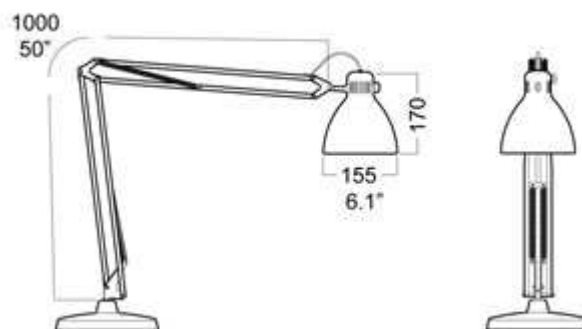

Nuovo Assortimento Lampade Equilibrate e con lente

ART. 58421

LAMPADE L-1 LED EQUILIBRATE nero IP20 -

L-1 è una lampada da lavoro tradizionale con braccio in acciaio a tre peni paralleli, bilanciati a molla, con paralume in alluminio.

Light technical data	
Number of lamps	1
Lamp power (W)	7
Light source	LED
Lumen/Watt	61
Colour rendering and colour temperature	CRI>90, 3000K
Luminous flux decline (LLMF) 50000h Ta25	0.70
MacAdam step	3
Median useful life (IEC 62717) Ta25	50000h L70B50
Lumen value supplied light source (lm)	700
Lumen Out	711
Technical data	
Maximum ambient temperature (°C)	25
IP classification	20
Optic	
Optic	SYM = Symmetric
Lightdistribution Up/Down	0/100
Ballast	
Type of Ballast	AC/DC = alternating current/ direct current
Wiring Accessories	Timer

Electrical data	
Maximum voltage (V)	240
Maximum frequency (Hz)	60
Minimum frequency (Hz)	50
Voltage from (V)	100
Total consumption (W)	11,59
Dimensions	
Net weight (kg)	1,9
Arm length (cm)	100
Body	
Body material	Steel
Colour of body	Black
Remarks	
Added information	Dimmable

Optic

Primary Lens	3
Total magnification	175
Focal Length	330

Dimensions

Net weight (kg)	3,9
Arm length (cm)	105

Body

Colour of body	Grey (RAL9006)
----------------	----------------

The right light **LUXO** Top Quality