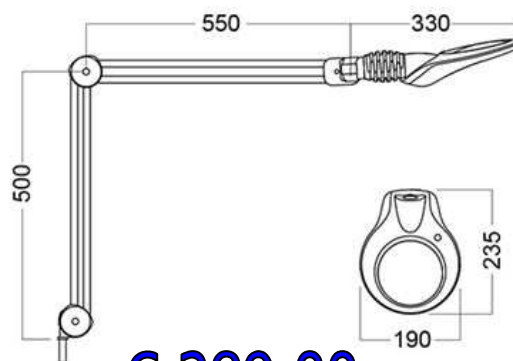

€ 289,00

Light technical data

Number of lamps	1
Lamp power (W)	11
Light source	LED
Colour rendering and colour temperature	CRI>80, 4000K
Lumen/Watt	82
Lumen Out	900

Termination

Plug type	Shuco
Cable length (m)	2
Mounting Accessories	CLA

Technical data

Maximum ambient temperature (°C)	25
IP classification	20

Electrical data

Maximum frequency (Hz)	60
Minimum frequency (Hz)	50
Maximum voltage (V)	120
Voltage from (V)	100
Total consumption (W)	11

Optic

Primary Lens	3
Total magnification	175
Focal Length	330

Dimensions

Net weight (kg)	3,9
Arm length (cm)	105